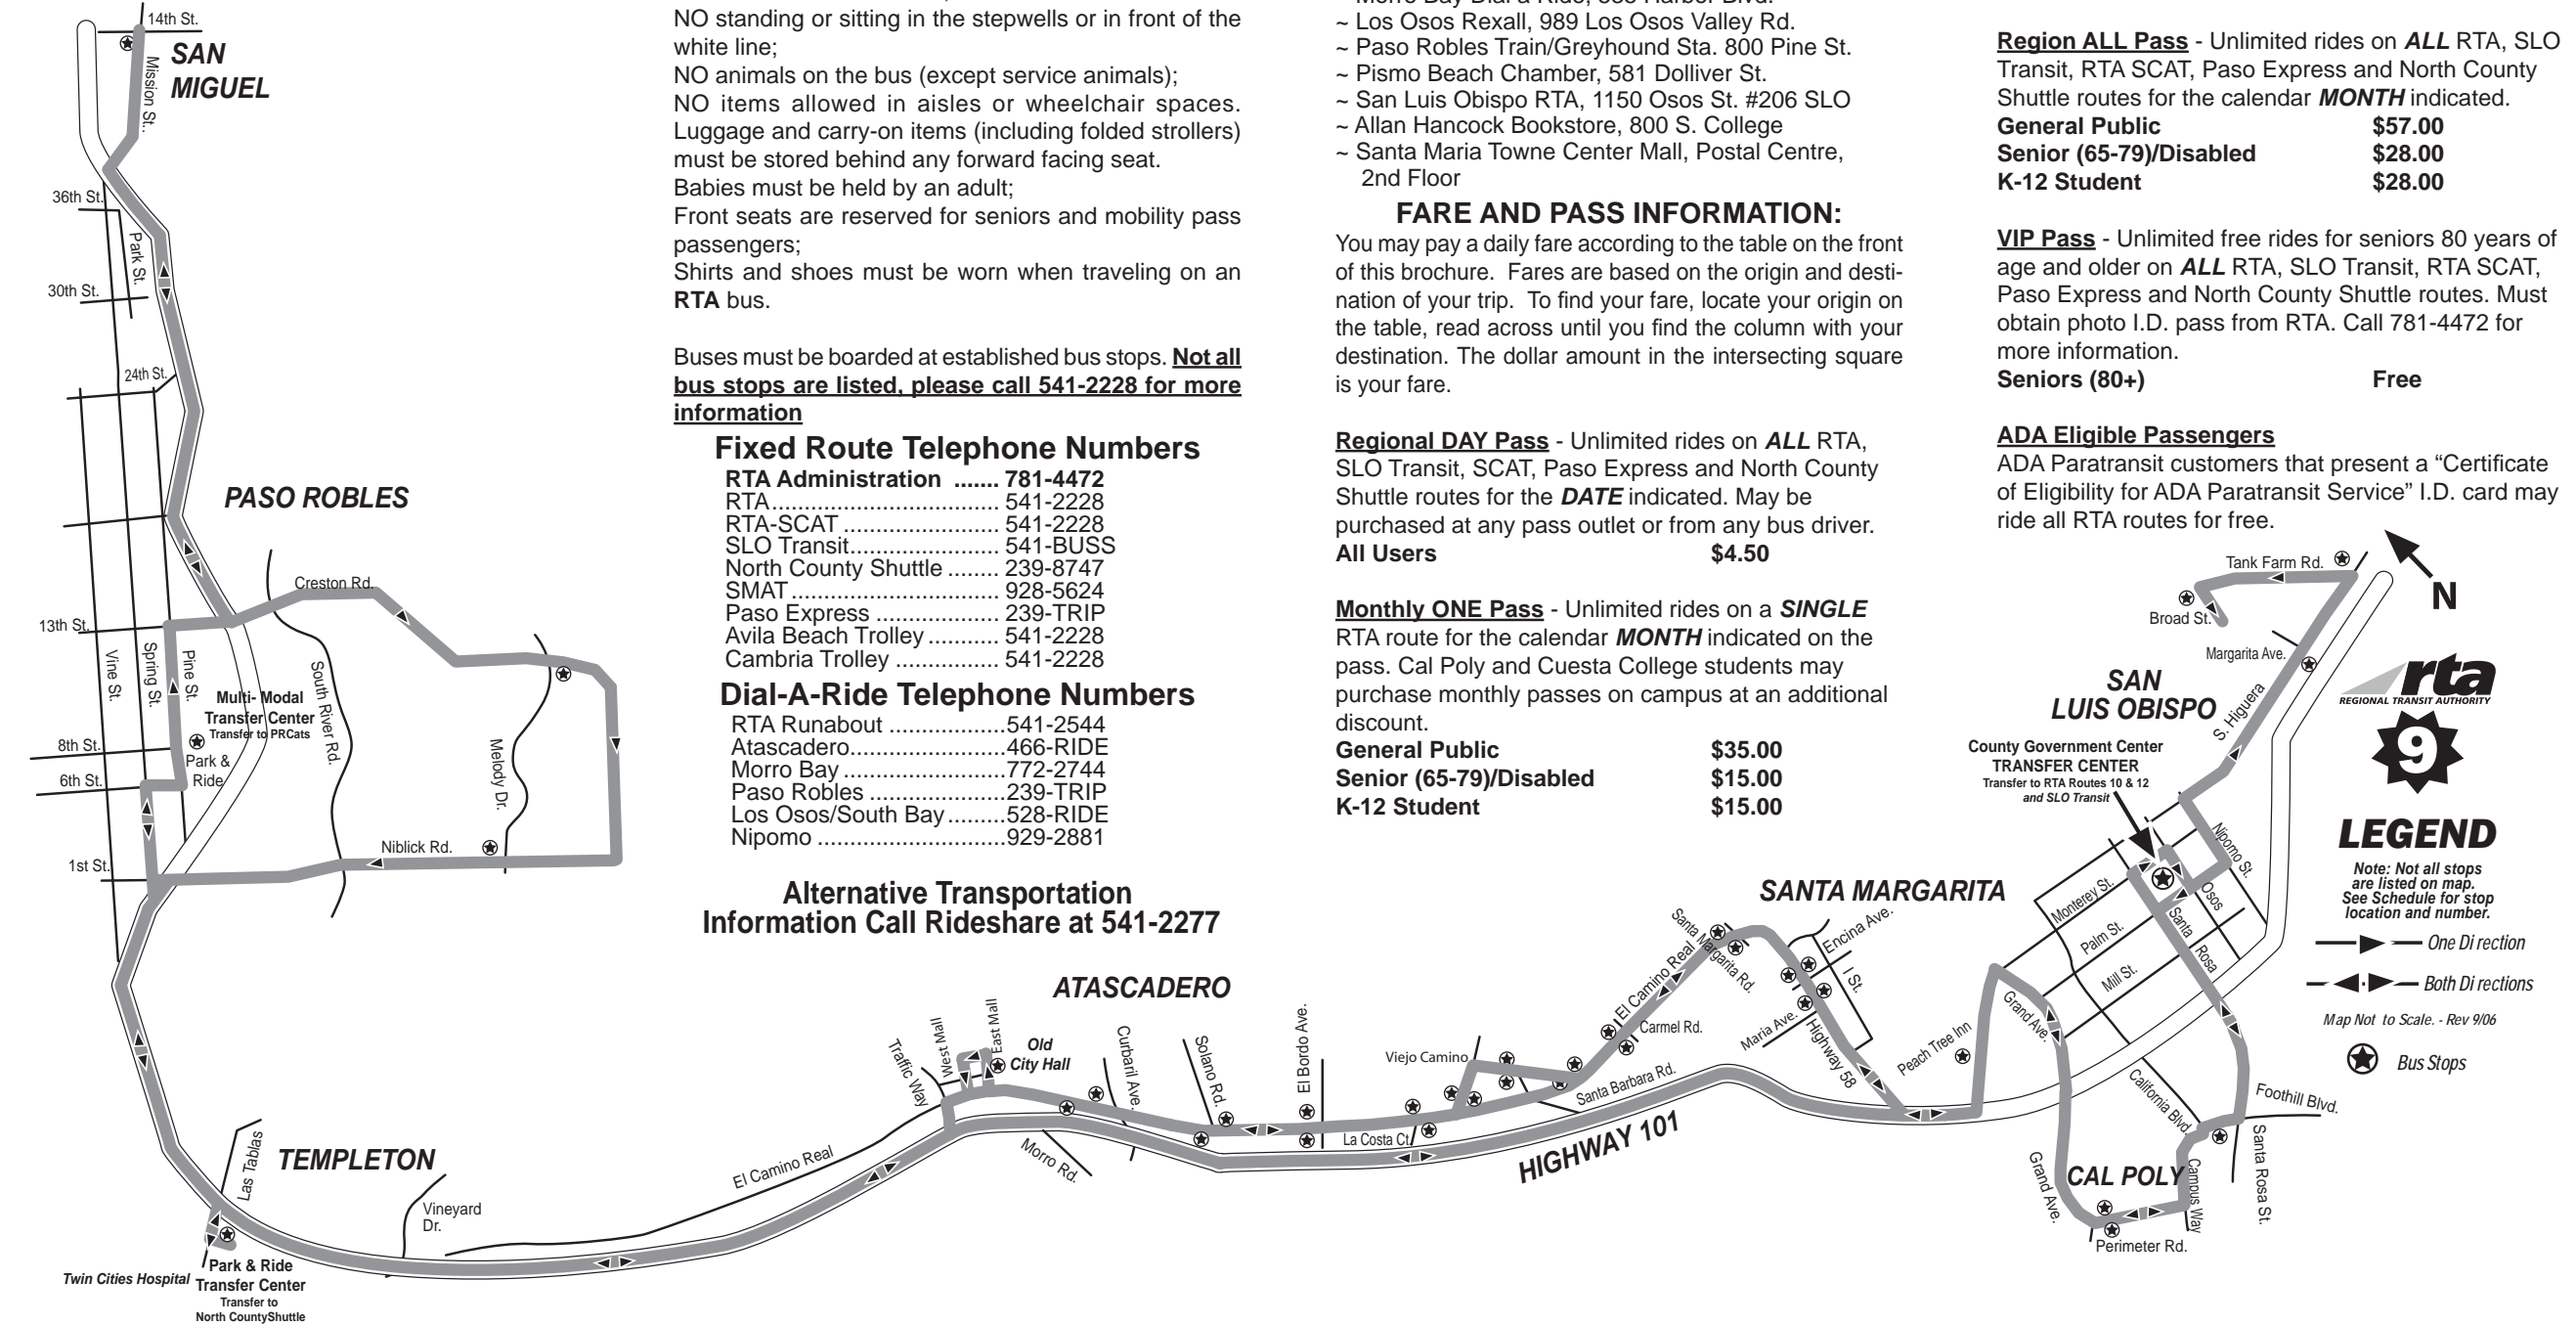

Seniors (80+) Free

ADA Eligible Passengers

ADA Paratransit customers that present a "Certificate of Eligibility for ADA Paratransit Service" I.D. card may ride all RTA routes for free.

LEGEND

Note: Not all stops are listed on map. See Schedule for stop location and number.